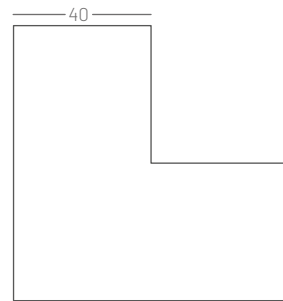

VOXEL. COFFEE TABLE|SIDE TABLE

In computer graphics, a voxel represents a value in a regular grid in a three-dimensional space. The name voxel is a neologism originated from the mix of words "Volume" and "Pixel". Using a bottom-up strategy from the particular to the whole, we start from a unit that breaks down into multiple forms and functions. An intelligent and versatile module, a three-dimensional Tetris that operates as a furniture maker. Coffee tables, side tables, stools, long chairs. Freedom of creation. The Engineering stone helps to increase the resistance to the piece and adds a contemporary aesthetic.

A creative 3D lego and modular furniture maker.

The voxel unit is available in two different dimensions to better fit your needs.

NAME VOXEL

CODES M
White Snow 10T2020001
Graphite 10T2020002
Limestone 10T2020003
Orange 10T2020004

SIZES M - 40 x 40 x 40 cm
L - 50 x 50 x 50 cm

DESIGN BY Às Duas por Três
DIGITALAB

YEAR 2020

BRAND BY

TECHXTURE.PT